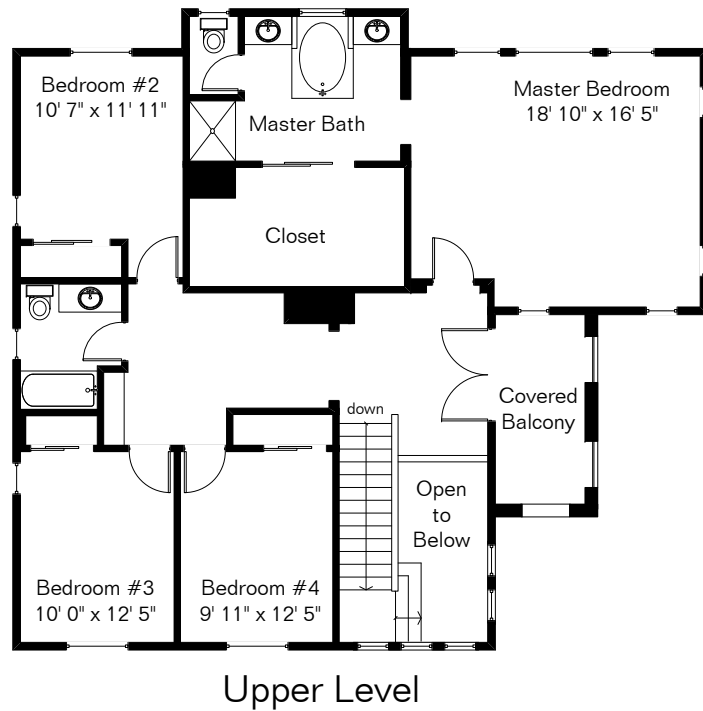

The square footages and room size information are deemed to be reliable but are not guaranteed and should be independently verified.

Living Area 2,907 Sq Ft
Garage 678 Sq Ft

3418 W Copper Spirit Dr

Site Visit August 2014