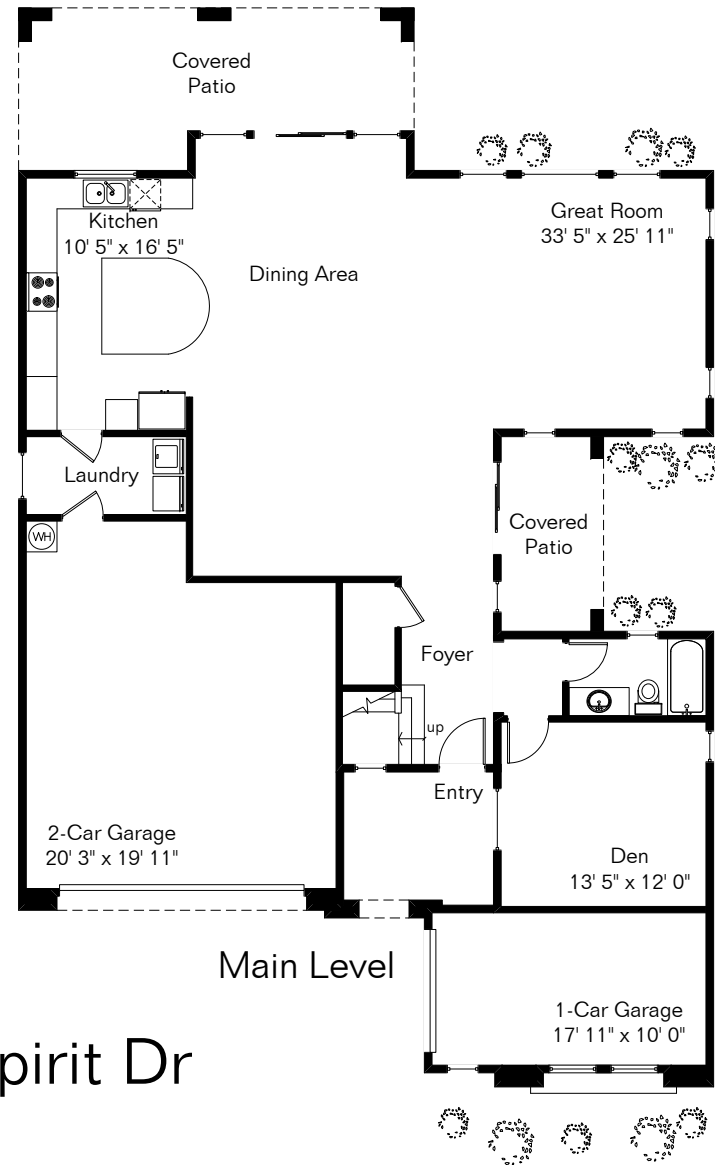

The square footages and room size information are deemed to be reliable but are not guaranteed and should be independently verified.

Living Area 2,907 Sq Ft
Garage 678 Sq Ft

3418 W Copper Spirit Dr

Site Visit August 2014

Copyright 2014 Floor Plans First! LLC
All Rights Reserved.

www.FloorPlansFirst.com

Toll Free (877) 887-1500
Voice (520) 881-1500
Fax (520) 791-7701

Floor Plans First!
See the Floor Plan First!